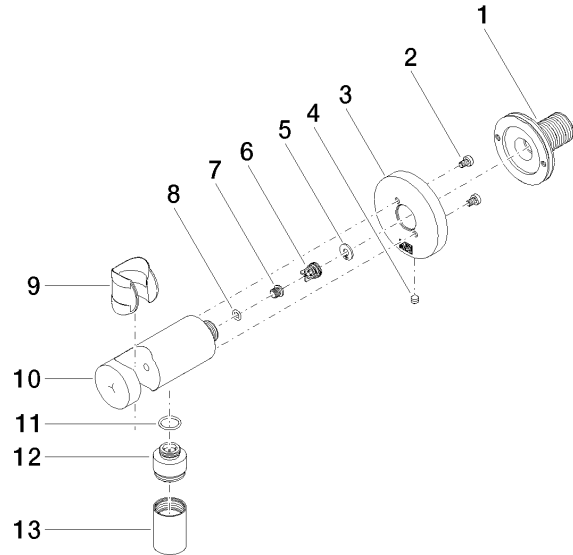

EDITION PRO Wall elbow - Chrome

28 490 626

- 3/8" shower outlet
- rosette Ø 60 mm
- 1/2" connection
- inherently safe from back flow.

	Chrome	28 490 626-00
	Matte Black	28 490 626-33
	Brushed Chrome	28 490 626-93

EDITION PRO Wall elbow - Chrome

28 490 626

mm [inches]

Flow rate chart

EDITION PRO Wall elbow - Chrome

28 490 626

Parts for other finishes can be found here: [Matte Black](#)

Spare parts list

No.	Item Number	Name	Quantity used	Delivery time
1	90 24 03 280 00 90	nipple	1	2
2	09 30 30 037 90	screw	1	2
3	09 27 66 016-00	rosette	1	60
4	09 31 11 112 90	pin	1	60
5	09 16 01 023 90	ring	1	2
6	09 23 01 131 90	back-flow preventer	1	2
7	09 30 30 113 20 90	screw	1	2
8	09 14 10 001 90	seal	1	2
9	09 18 40 216 90	sleeve	1	2
10	09 11 03 124-00	connection	1	10
11	09 14 10 213 90	seal	1	2
12	09 24 03 279-00	nipple	1	10
13	90 21 02 069 00-00	cover	1	10