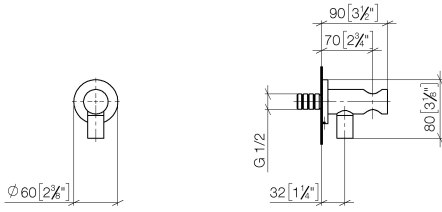

EDITION PRO Wall elbow - Chrome

28 490 626

- 3/8" shower outlet
- rosette Ø 60 mm
- 1/2" connection
- inherently safe from back flow.

	Chrome	28 490 626-00
	Matte Black	28 490 626-33
	Brushed Chrome	28 490 626-93

EDITION PRO Wall elbow - Chrome

28 490 626

mm [inches]

Flow rate chart

EDITION PRO Wall elbow - Chrome

28 490 626

Parts for other finishes can be found here: [Matte Black](#)

Spare parts list

No.	Item Number	Name	Quantity used	Delivery time
1	90 24 03 280 00 90	nipple	1	2
2	09 30 30 037 90	screw	1	2
3	09 27 66 016-00	rosette	1	60
4	09 31 11 112 90	pin	1	60
5	09 16 01 023 90	ring	1	2
6	09 23 01 131 90	back-flow preventer	1	2
7	09 30 30 113 20 90	screw	1	2
8	09 14 10 001 90	seal	1	2
9	09 18 40 216 90	sleeve	1	2
10	09 11 03 124-00	connection	1	10
11	09 14 10 213 90	seal	1	2
12	09 24 03 279-00	nipple	1	10
13	90 21 02 069 00-00	cover	1	10